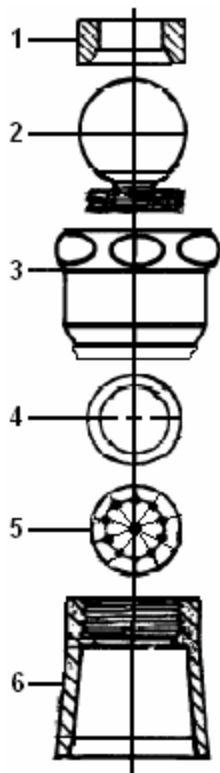

S-050 Miser Shower Head • Spec Sheet

FEATURES & BENEFITS

- 1" Brass Showerhead
- Miser Water Saver
- 1/2" FIP
- Solid Brass Construction
- Polished Chrome Finished
- Flow Rate- Max 2.5 GPM

MATERIAL SPECIFICATION

No.	Description	Material
1	Washer	Rubber
2	Ball	Brass
3	Hex Nut	Brass
4	O-Ring	Rubber
5	Faceplate	Brass
6	Body	Brass

MATCO-NORCA
 Global sourcing. National compliance. Local service.

NEW YORK
CALIFORNIA
TEXAS
 WEB: www.matco-norca.com