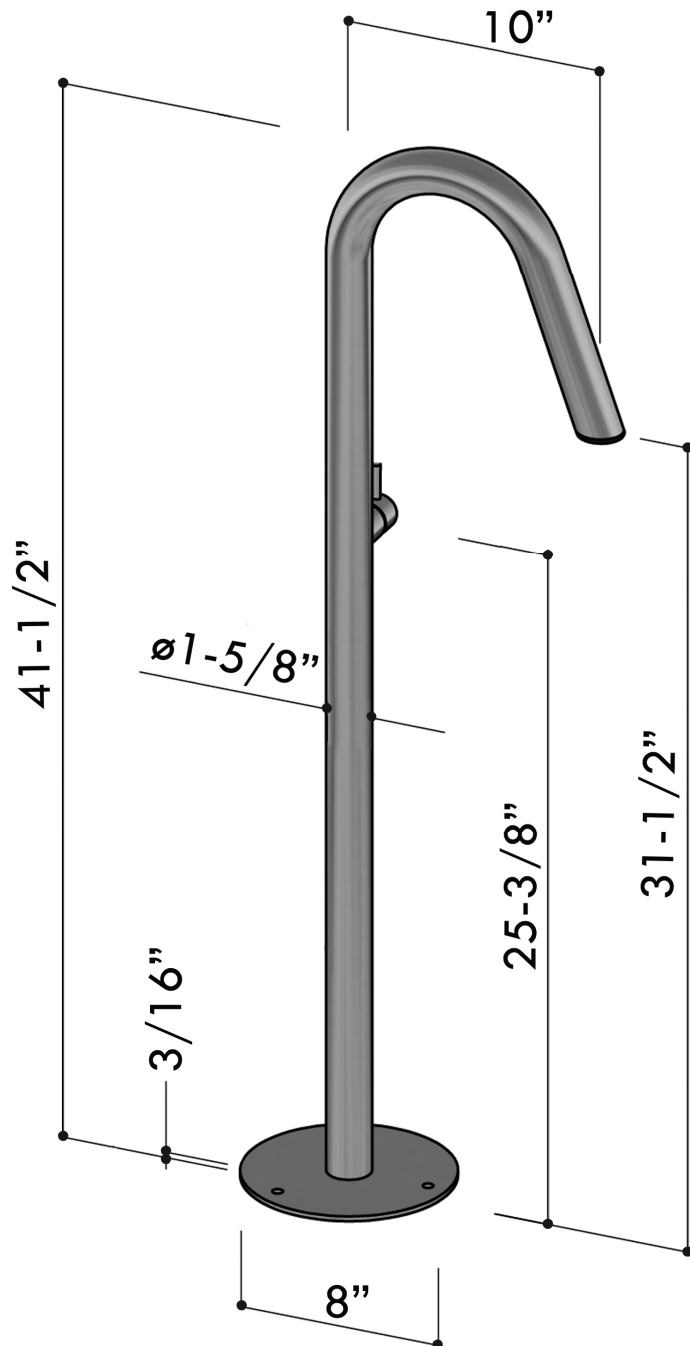

FTA-CS40V SERIES

HOT/COLD FREE STANDING TUB FILLER

316 MARINE GRADE STAINLESS STEEL

OPTIONAL HAND SHOWER & 60" HOSE

FTA-CS40V-HC—\$2630

HOT/COLD TUB FILLER

FTA-CS40V-HCHS—\$3156

HOT/COLD TUB FILLER WITH HAND SHOWER & HOSE
(shown above)