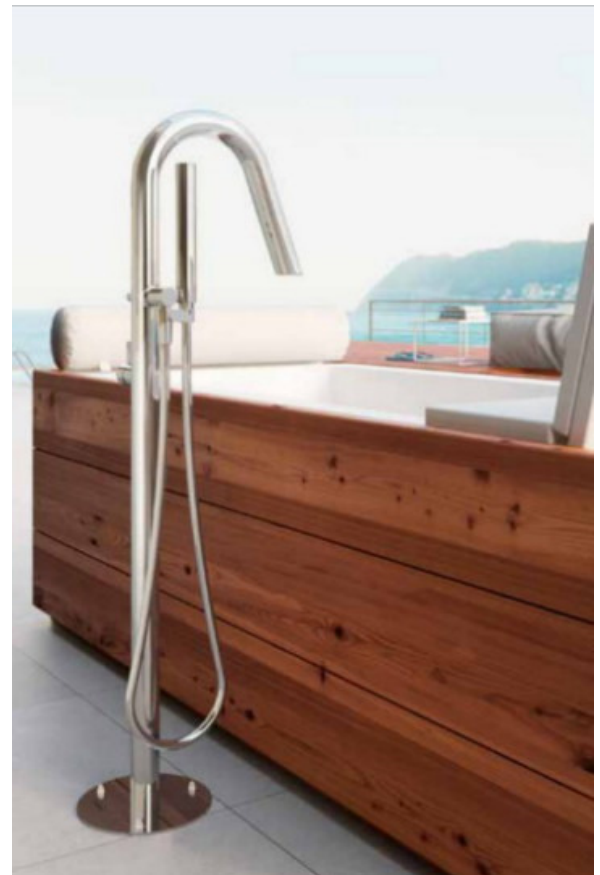

FTA-CS40V SERIES

HOT/COLD FREE STANDING TUB FILLER

316 MARINE GRADE STAINLESS STEEL

OPTIONAL HAND SHOWER & 60" HOSE

FTA-CS40V-HC—\$2630

HOT/COLD TUB FILLER

FTA-CS40V-HCHS—\$3156

HOT/COLD TUB FILLER WITH HAND SHOWER & HOSE
(shown above)