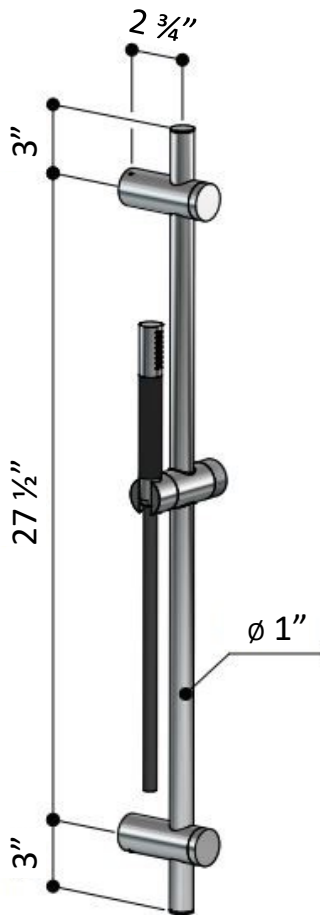

**SHOWER UNIT MUST BE WINTERIZED IN CLIMATES THAT FALL BELOW 32°F**

SHOWN WITH FTA-PS03-COUP